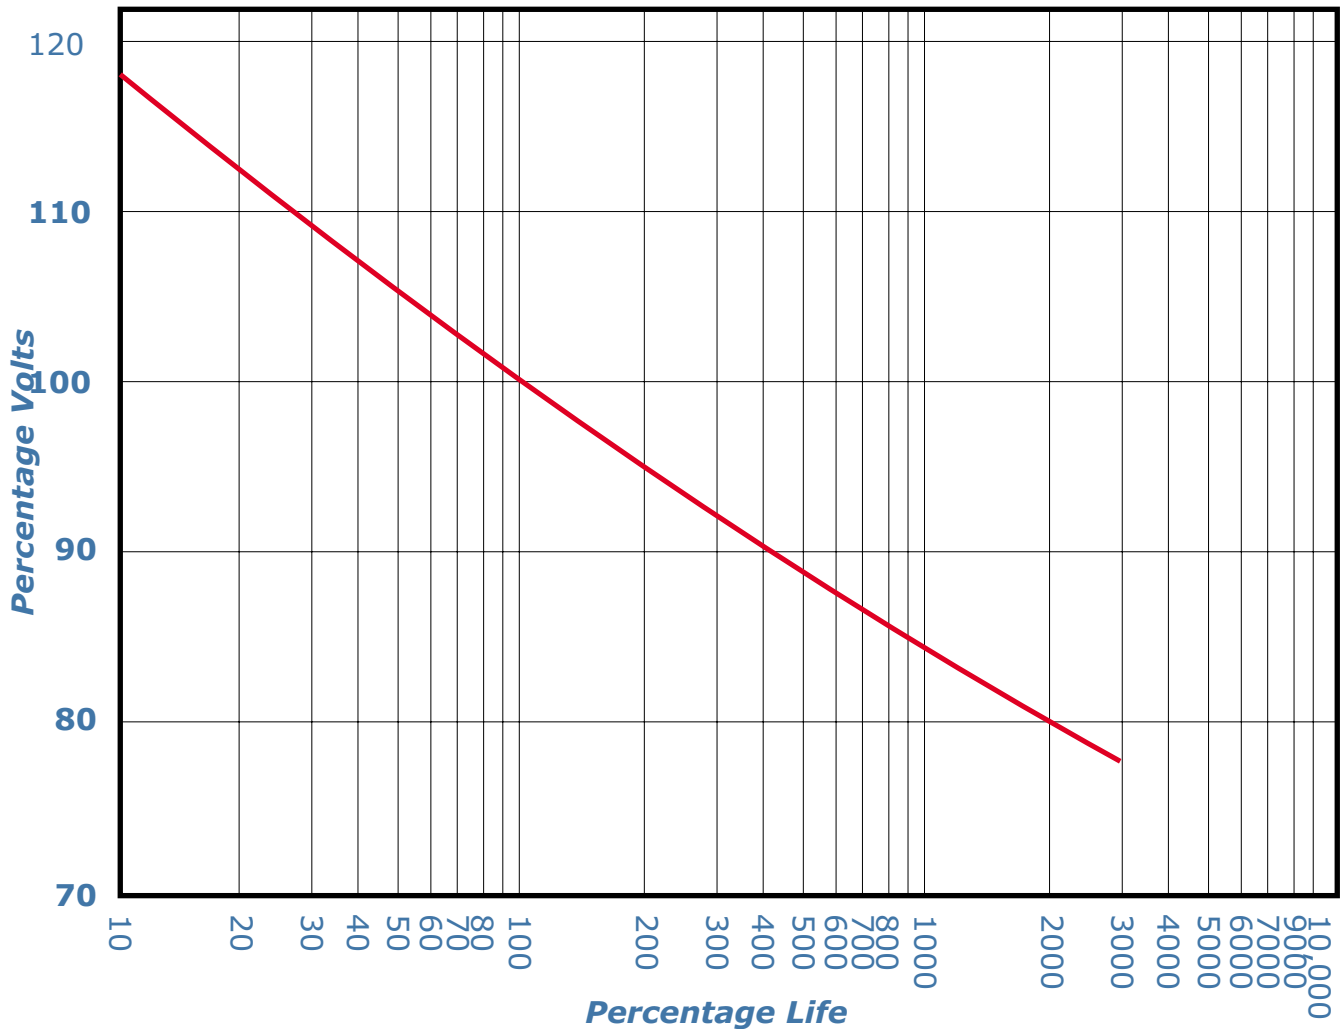

TECHNICAL NOTES: Percent of Rated Voltage vs. Emitter Lifetime

Heraeus Noblelight

2150 Northmont Parkway
Duluth GA 30096
Telephone 770 418 0707
www.noblelight.net